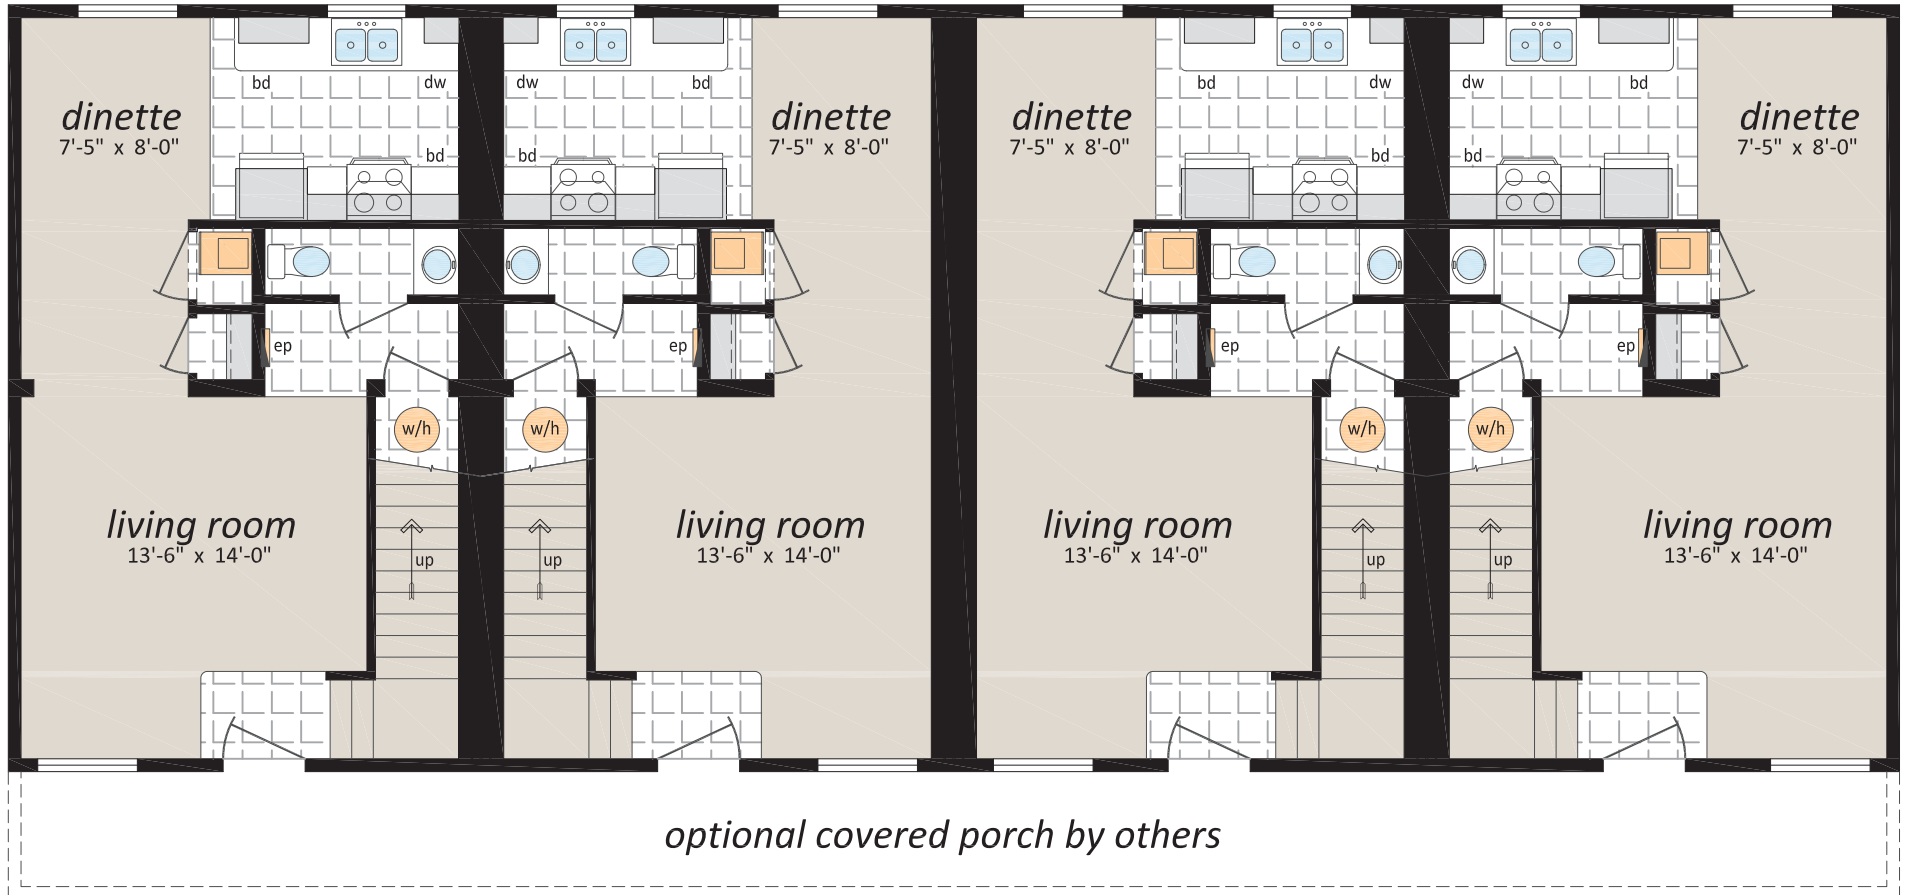

# Multi-Family Collection

**The City Collection** | 2 Storey | 4-Plex | Model:CT-401  
Building Dimension - 30'x74', 4,440 sq.ft.  
Each Unit Square Footage: 1,110 sq.ft.  
4 Units | 2 Bedrooms/Unit | 1.5 Bathrooms/Unit

Main Floor  
(Note: 2nd floor on next page)

2nd Floor