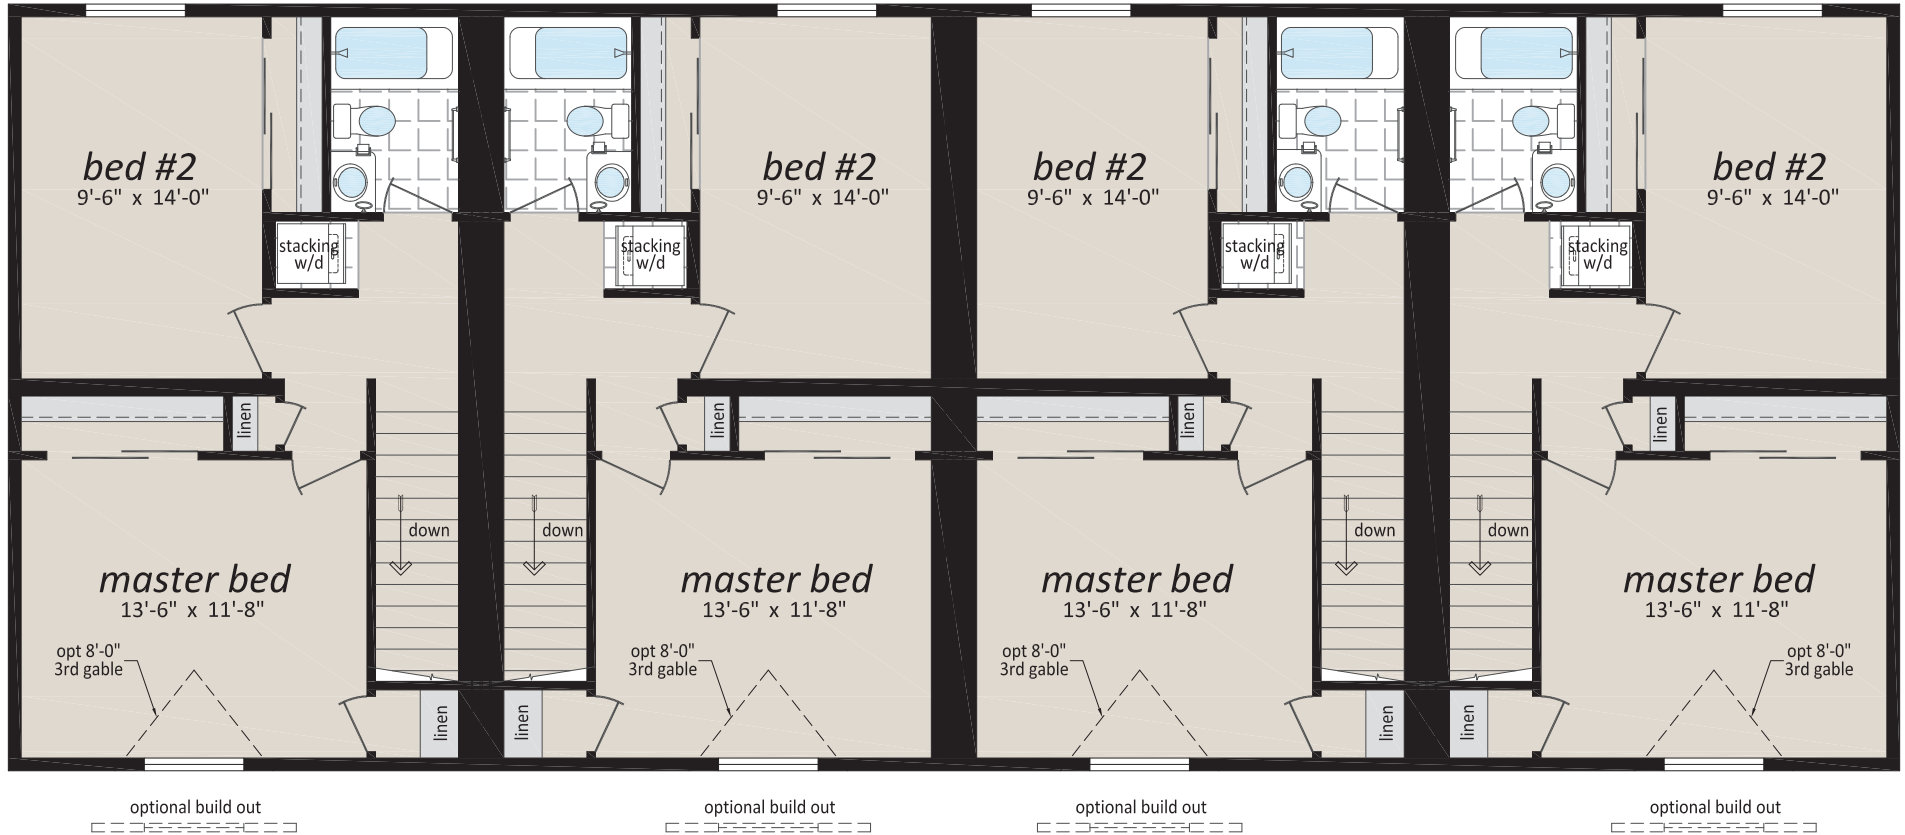

# Multi-Family Collection

**The City Collection** | 2 Storey | 4-Plex | Model:CT-401  
Building Dimension - 30'x74', 4,440 sq.ft.  
Each Unit Square Footage: 1,110 sq.ft.  
4 Units | 2 Bedrooms/Unit | 1.5 Bathrooms/Unit

Main Floor  
(Note: 2nd floor on next page)

2nd Floor