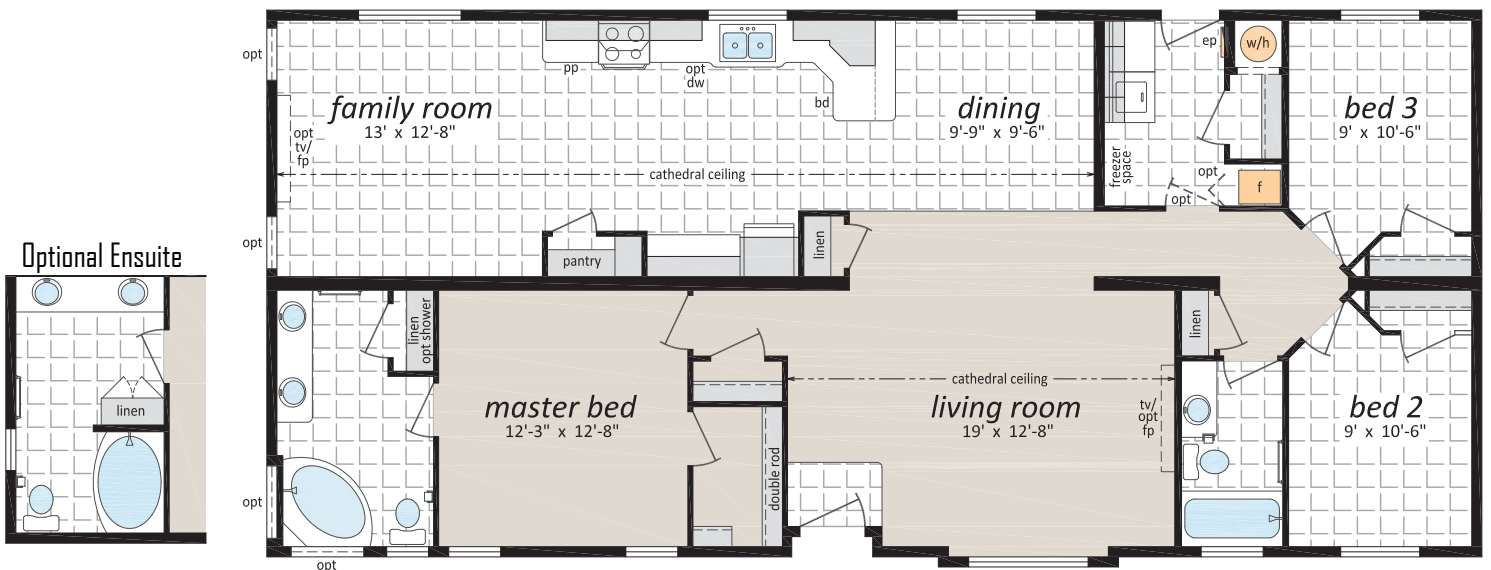

# Sectional Homes

**The Lancashire**  
**ST-7602**  
27' x 60' • 1,620 sq. ft.

Some exterior features shown may be optional or done by others on site.

[www.srikelowna.ca](http://www.srikelowna.ca)

Follow us: