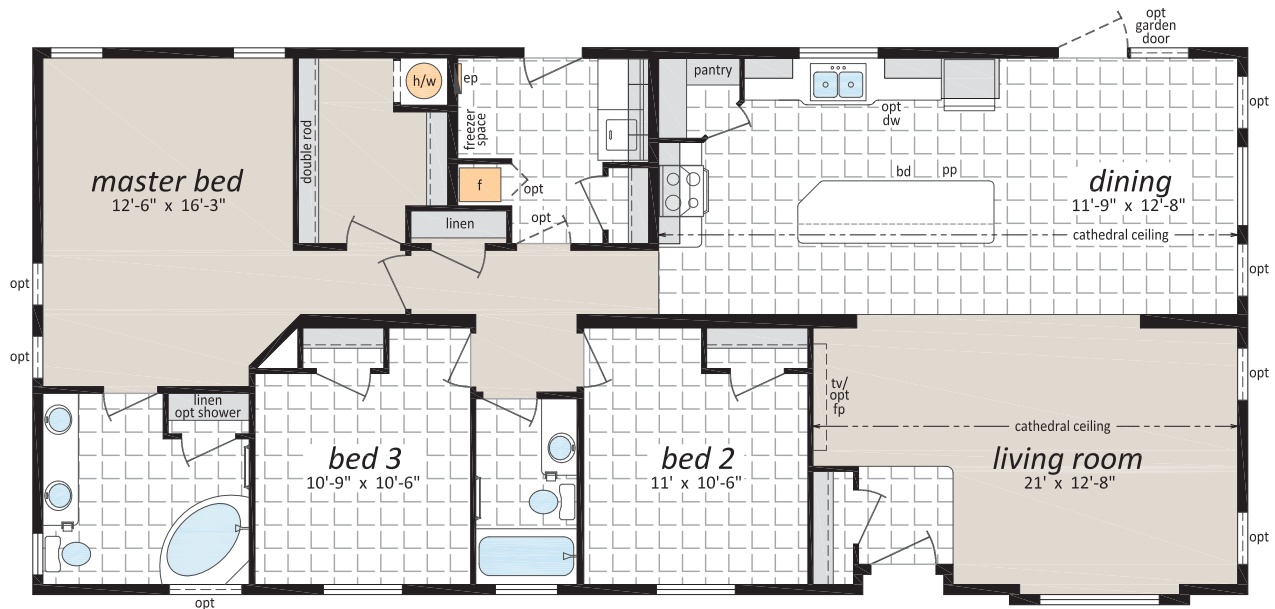

The Sterling Series

Sectional Homes

The Kent
ST-7601
27' x 60' • 1,620 sq. ft.

Some exterior features shown may be optional or done by others on site.

www.srikelowna.ca

Follow us:  