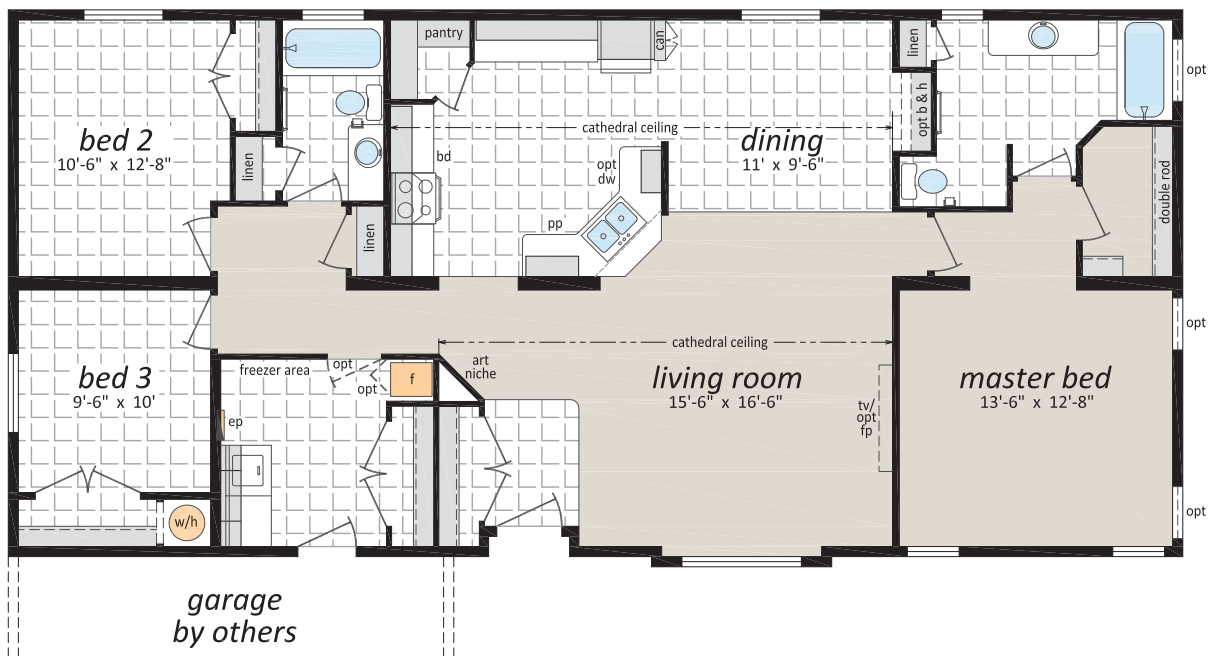

The Sterling Series

Sectional Homes

The Essex
ST-7581
27' x 58' • 1,566 sq. ft.

Some exterior features shown may be optional or done by others on site.

www.srikelowna.ca

Follow us:  