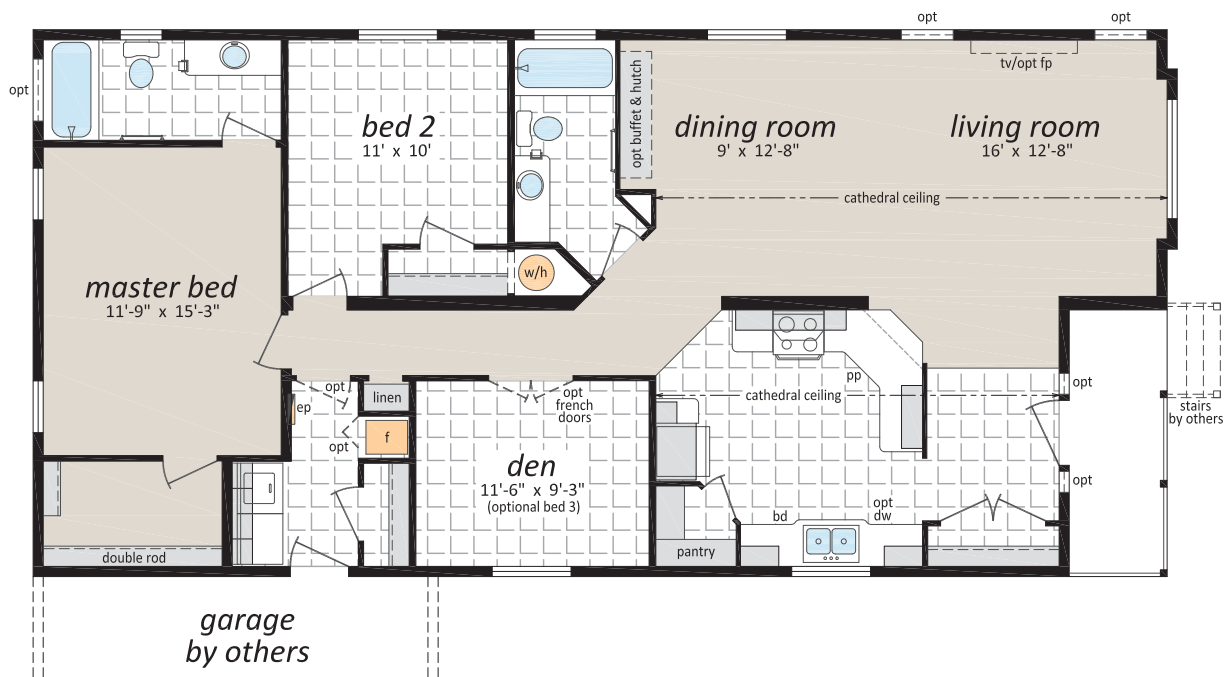

The Sterling Series

Sectional Homes

**The Eaton
ST-7565**
27' x 56' • 1,512 sq. ft.

Some exterior features shown may be optional or done by others on site.

www.srikelowna.ca

Follow us:  