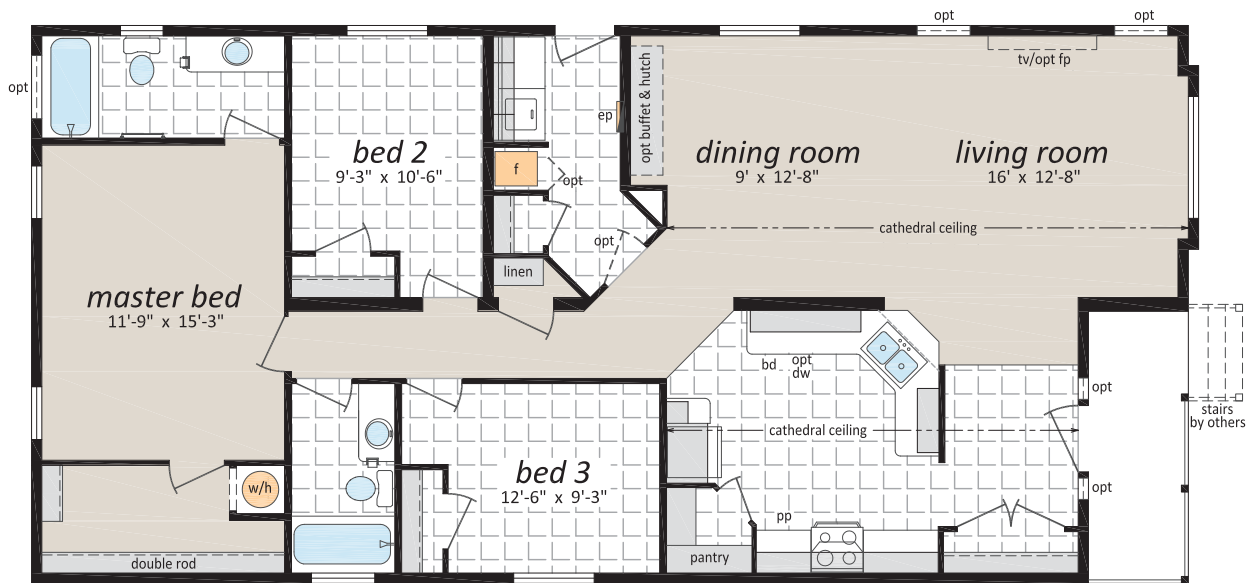

The Sterling Series

Sectional Homes

The Devon
ST-7562
27' x 56' • 1,512 sq. ft.

Some exterior features shown may be optional or done by others on site.

www.srikelowna.ca

Follow us:  