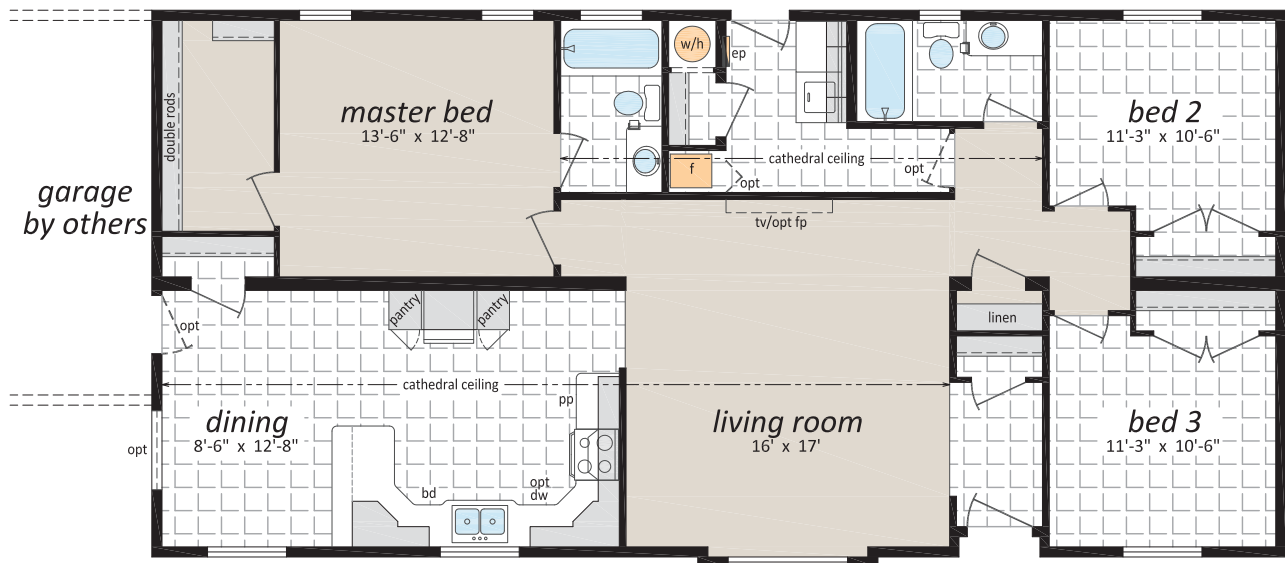

The Sterling Series

Sectional Homes

The Derby
ST-7561
27' x 56' • 1,512 sq. ft.

Some exterior features shown may be optional or done by others on site.

www.srikelowna.ca

Follow us: 