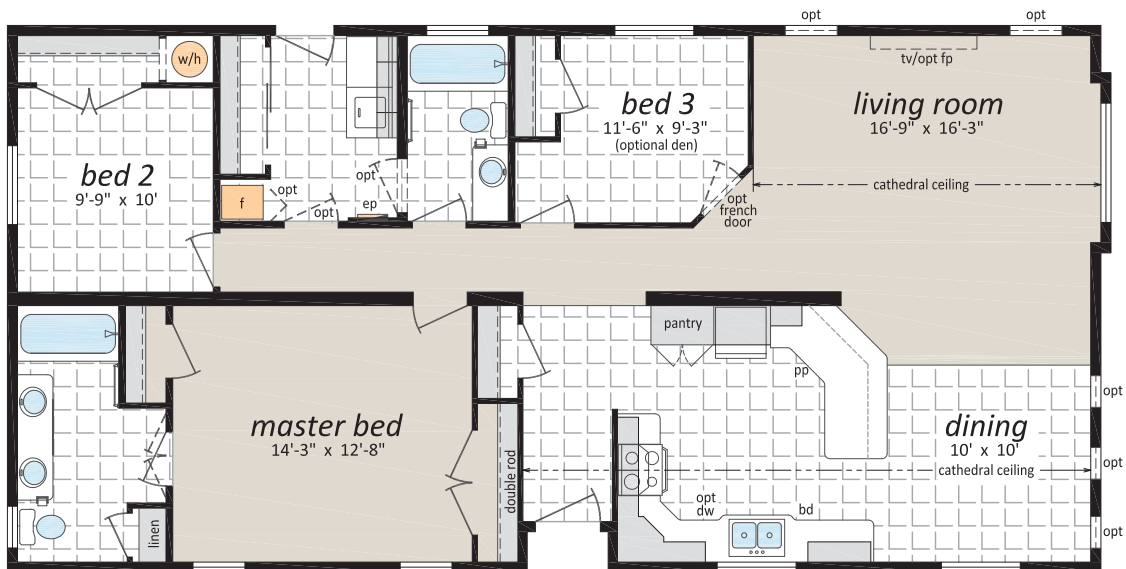

The Sterling Series

Sectional Homes

The Cheshire
ST-7541
27' x 54' • 1,458 sq. ft.

Some exterior features shown may be optional or done by others on site.

www.srikelowna.ca

Follow us: