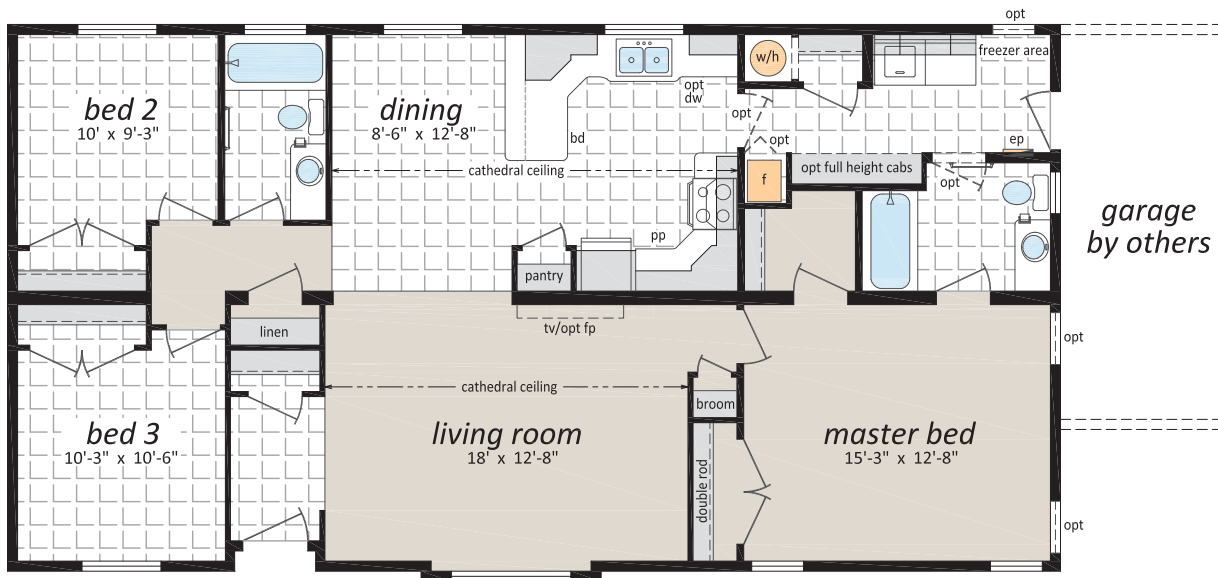

# Sectional Homes

## The Buckingham ST-7421

27' x 52' • 1,404 sq. ft.

*Some exterior features shown may be optional or done by others on site.*

[www.srikelowna.ca](http://www.srikelowna.ca)

Follow us:  