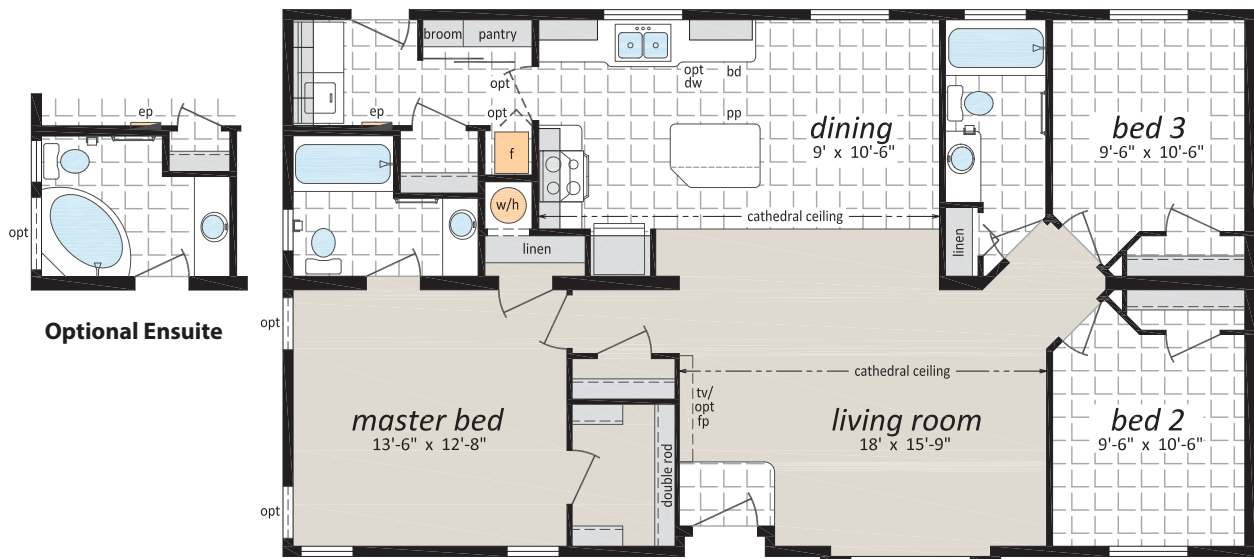

# Sectional Homes

**The Bedford**  
**ST-7481**  
27' x 48' • 1,296 sq. ft.

Some exterior features shown may be optional or done by others on site.

[www.srikelowna.ca](http://www.srikelowna.ca)

Follow us: