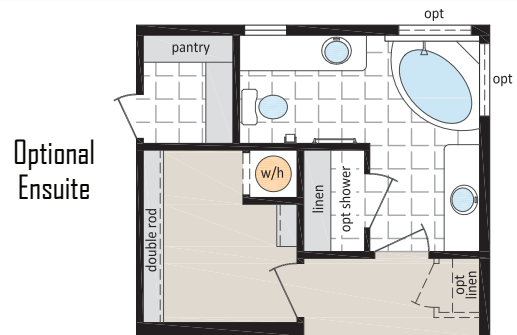

The Sterling Series

Sectional Homes

Some exterior features shown may be optional or done by others on site.

The Wiltshire
ST-3561
30' x 56' • 1,680 sq. ft.

www.srikelowna.ca