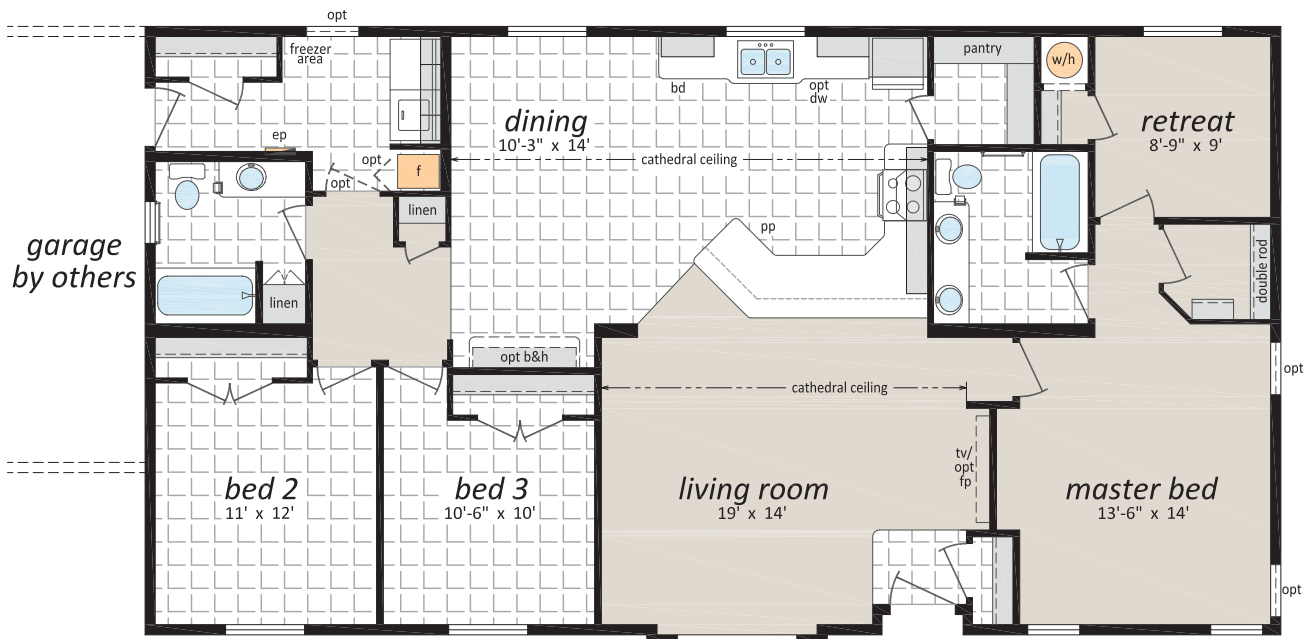

The Sterling Series

Sectional Homes

Some exterior features shown may be optional or done by others on site.

The Wiltshire
ST-3561
30' x 56' • 1,680 sq. ft.

www.srikelowna.ca