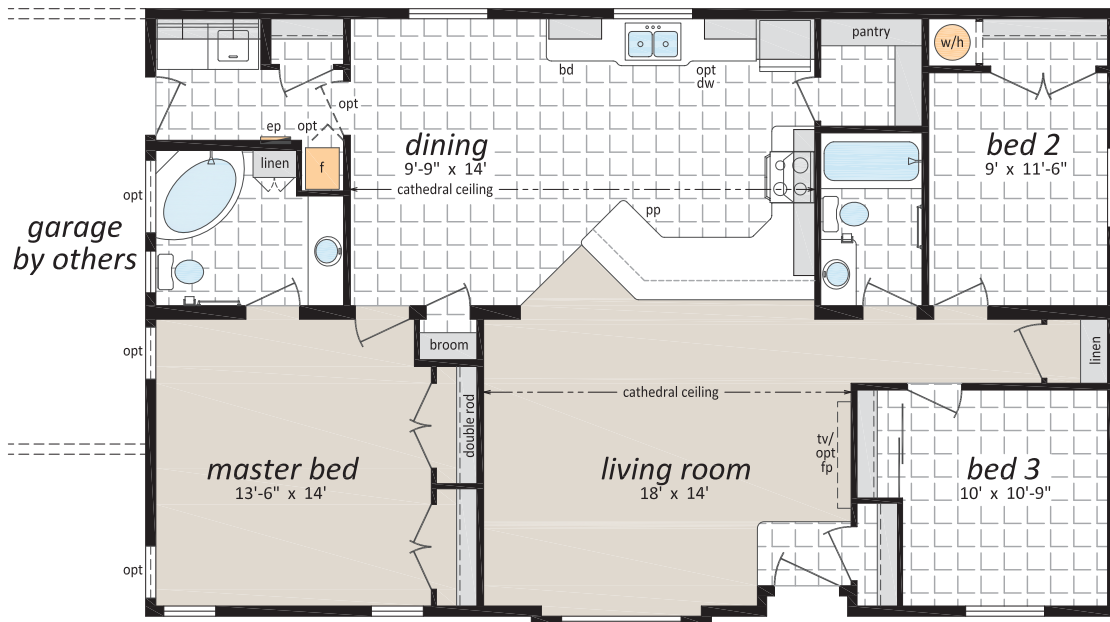

The Sterling Series

Sectional Homes

The Stratford ST-3481

30' x 48' • 1,440 sq. ft.

Some exterior features shown may be optional or done by others on site.

www.srikelowna.ca