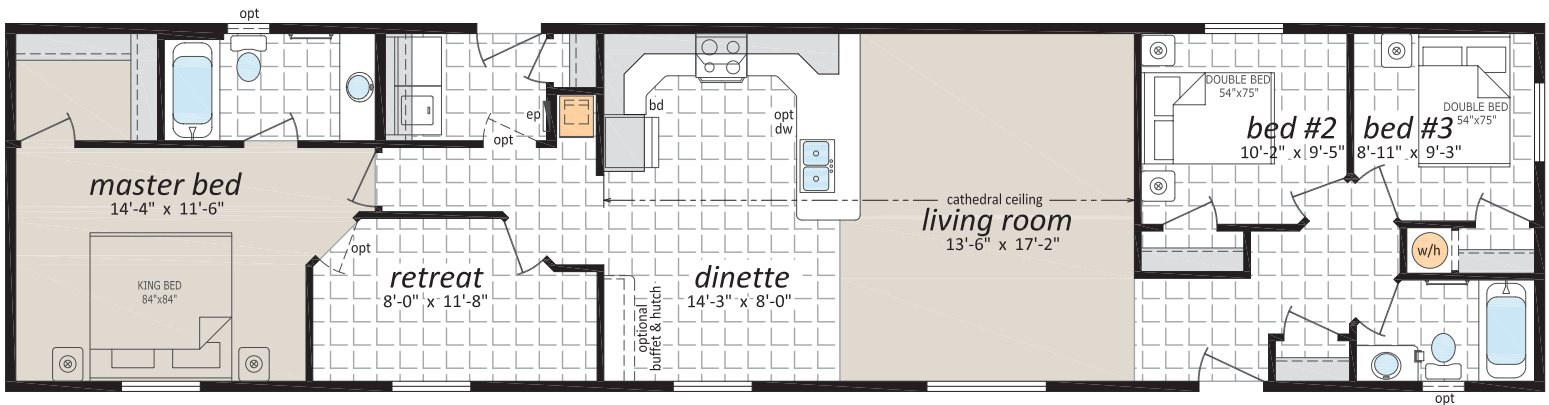

The Lake Country Series

18' Wide Single Section Homes

Some exterior features shown may be optional or done by others on site.

"The Regis" LC-18763

18'-2" x 76' 1,381 sq. ft.

www.srikelowna.ca

Follow us: 