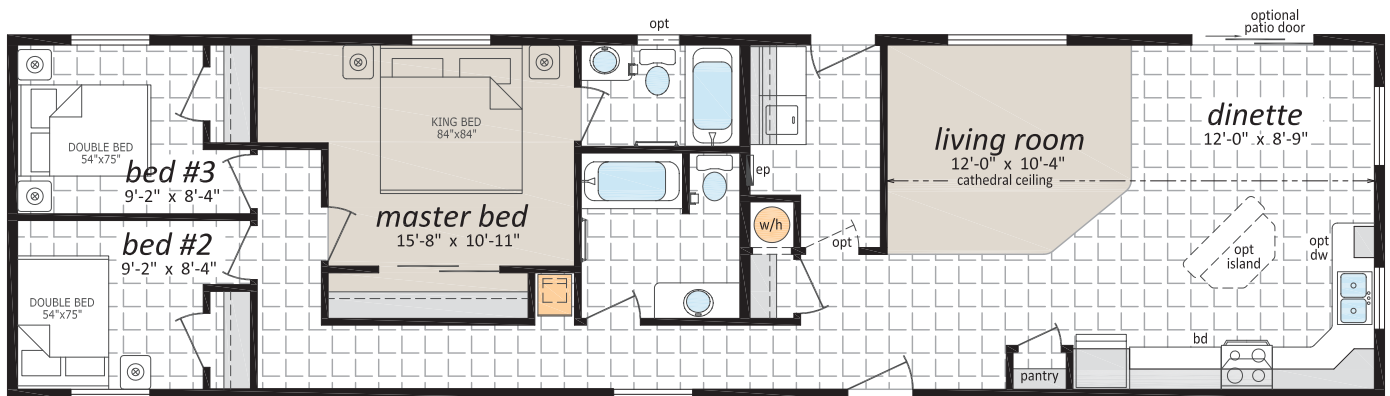

The Lake Country Series

18' Wide Single Section Homes

Some exterior features shown may be optional or done by others on site.

“The Regina” LC-18682

18'-2" x 68' 1,236 sq. ft.

www.srikelowna.ca

Follow us:  