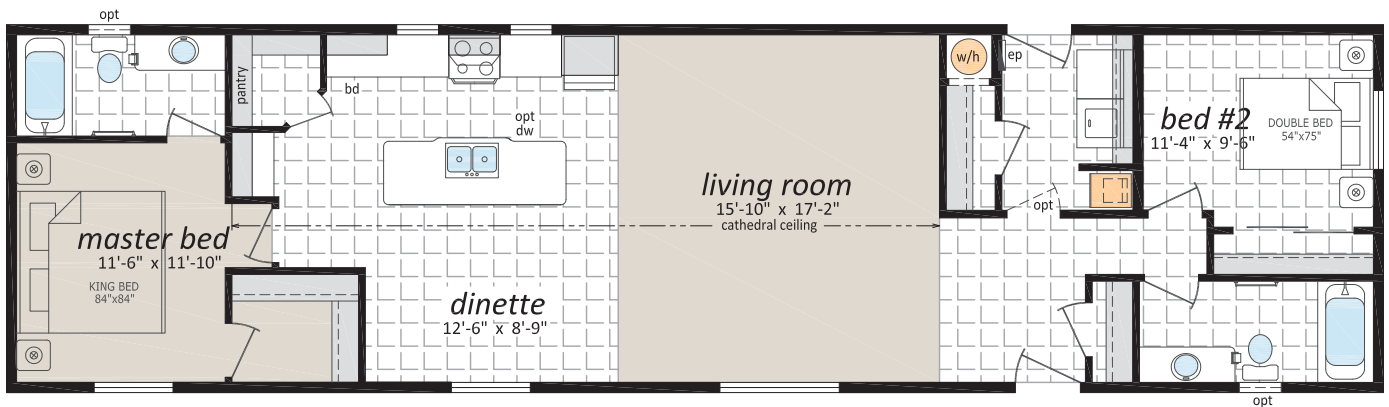

The Lake Country Series

18' Wide Single Section Homes

Some exterior features shown may be optional or done by others on site.

"The Ashford" LC-18681

18'-2" x 68' 1,236 sq. ft.

www.srikelowna.ca

Follow us: 