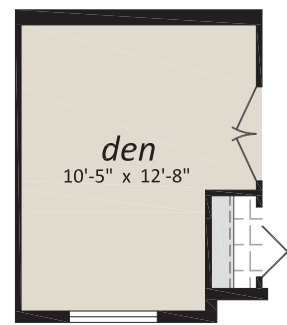

The Modular Home Series

Rancher Homes

(Self Contained Crawlspace)

"The Kitimat" CDF-290
27' x 44' 1,188 sq. ft.

Optional Den