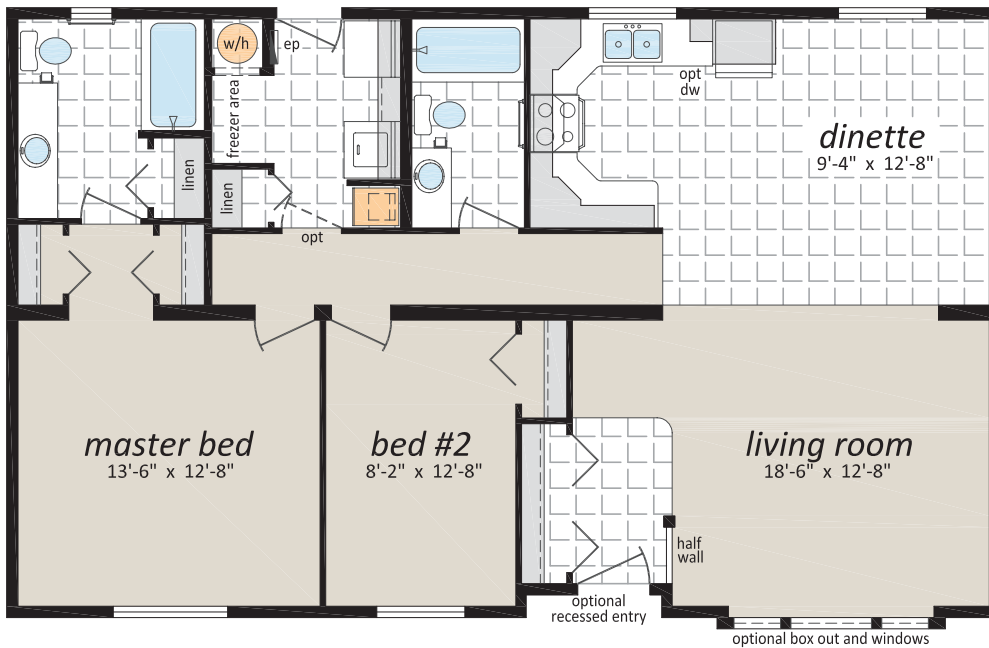

The Modular Home Series

Rancher Homes

(Self Contained Crawlspace)

"The Kitimat" CDF-290
27' x 44' 1,188 sq. ft.

Optional Den